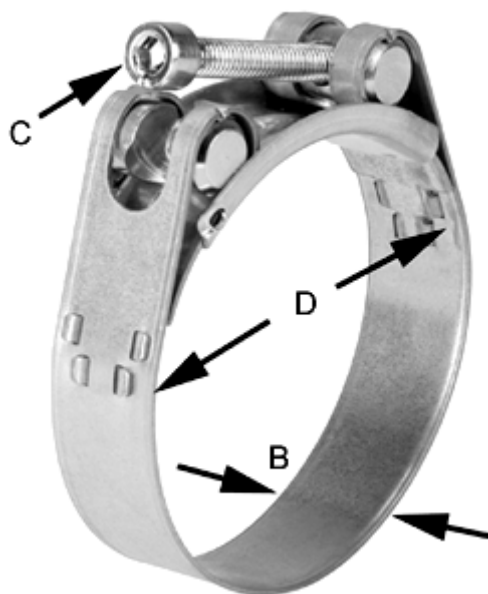

Article number: 025927252094

Description: Heavy Duty Clamp GBS M 94/25 W2 ISK QRC

## Measures

---

C (screw type) = ISK
Diameter D = 91-97
Width B = 25